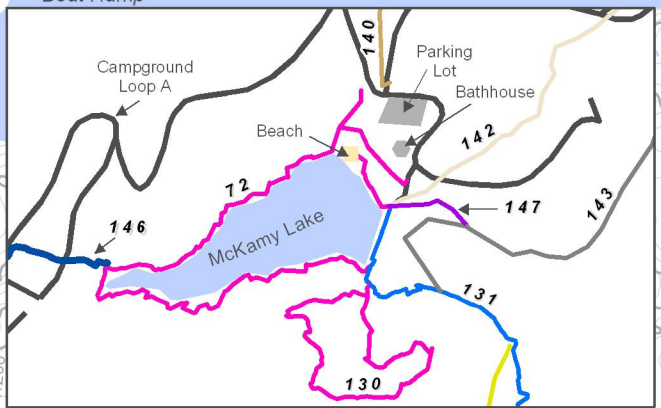

84°37'30"W 84°37'0"W 84°36'30"W 84°36'0"W 84°35'30"W 84°35'0"W 84°34'30"W 84°34'0"W

Chilhowee Trail System

Ocoee Ranger District Cherokee National Forest

Ocoee Ranger District
3171 Hwy 64
Benton, TN 37307-5823
423-338-3300

Emergency Numbers
Emergencies: 911
Polk County Sheriff: 423-496-3301

- Trail - line color indicates blaze color. White blazed trails are drawn in dark pink.
- U.S. Highway
- State Highway
- County Highway
- Forest Service Road
- Stream
- 200 Ft. Contour
- 40 Ft. Contour