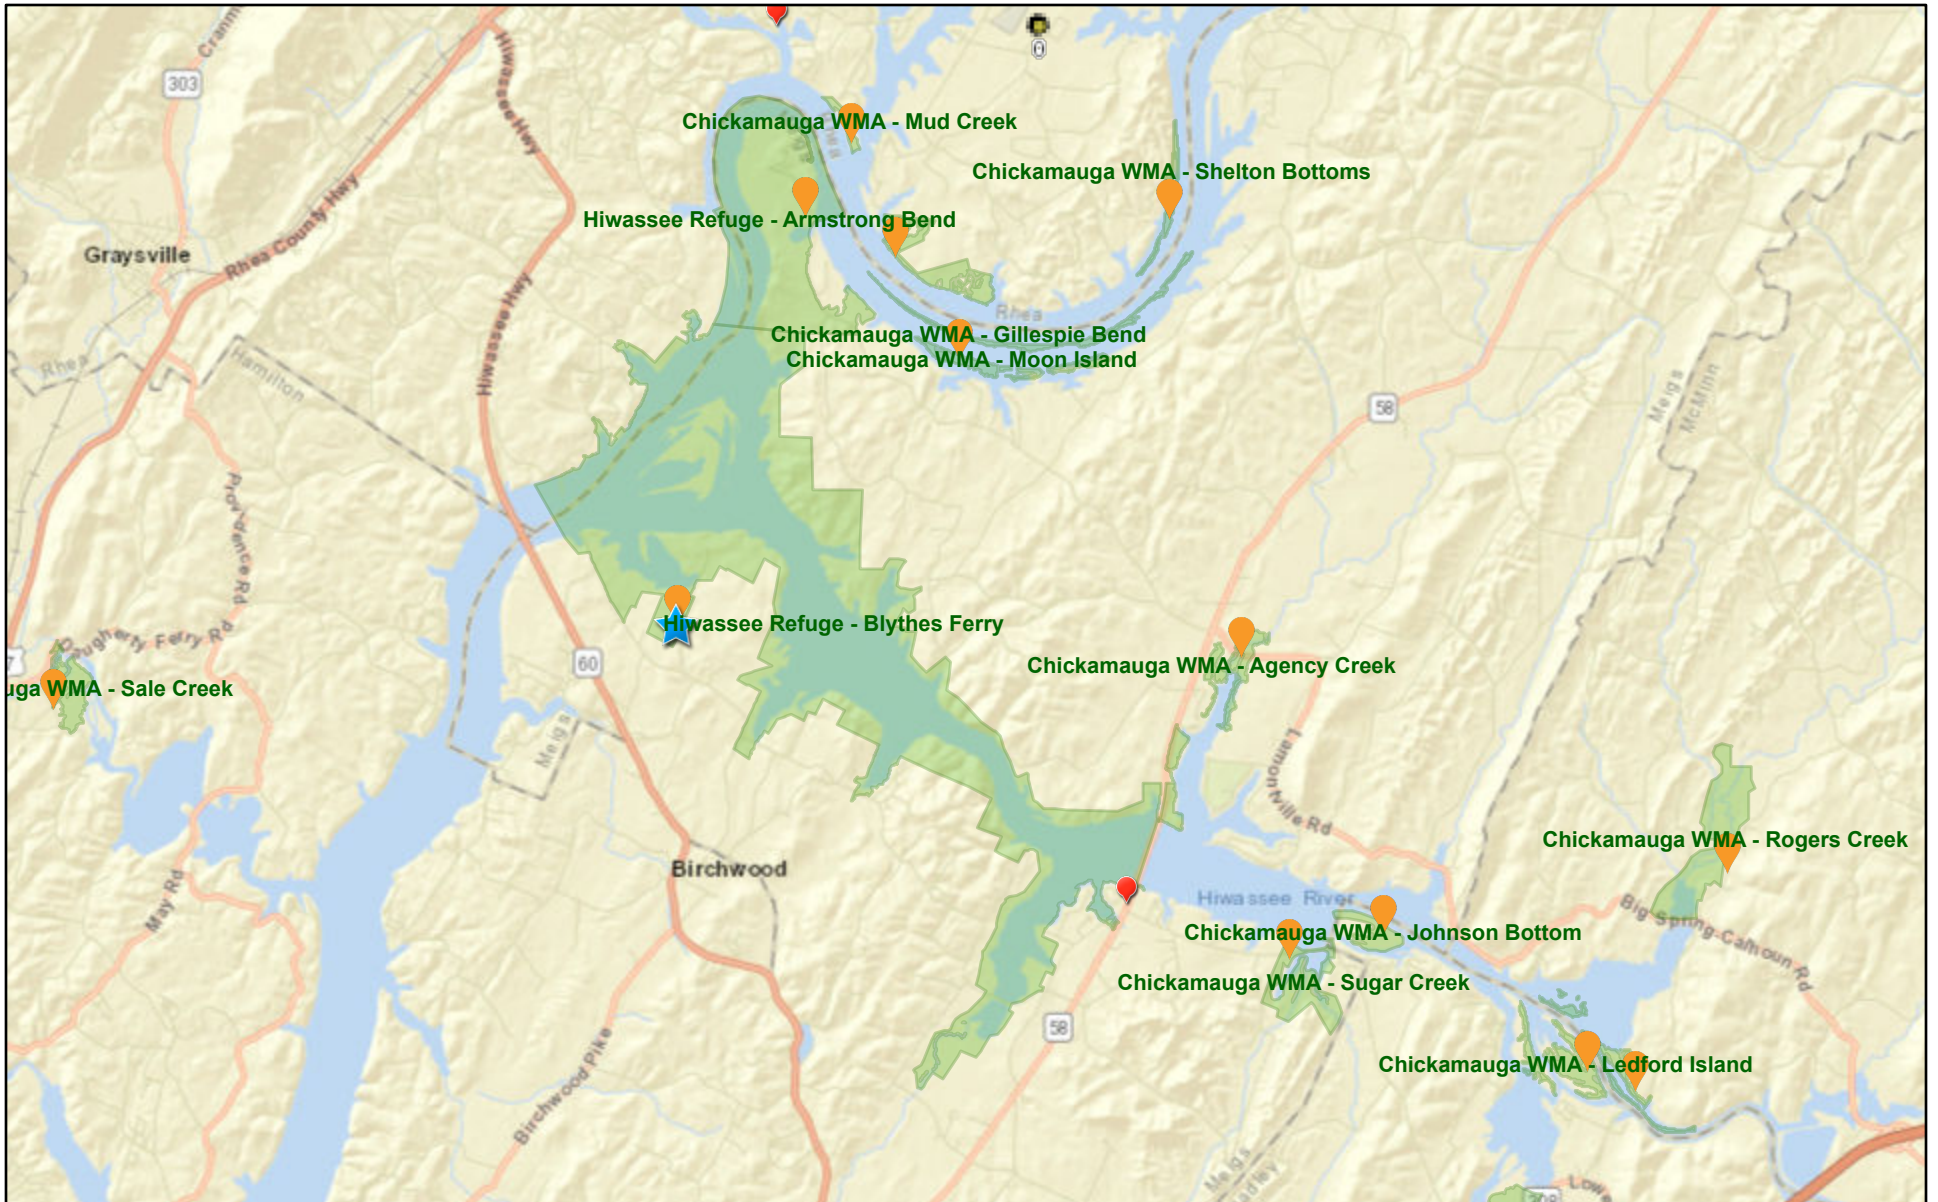

# Chickamauga WMA

6/14/2018, 9:47:27 AM

-  2017 WMA Dove Fields
-  WMA Entrances
-  NOAA Flash Flood Warnings
-  Check Stations
-  Hunting Allowed
-  NOAA Tornado Warnings
-  NOAA Special Marine Warnings
-  NOAA Severe Thunderstorm Warnings

NOAA, Esri, Sources: Esri, HERE, Garmin, USGS, Intermap, INCREMENT P, NRCan, Esri Japan, METI, Esri China (Hong Kong), Esri Korea, Esri